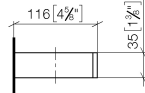

Reserve tissue holder - Chrome

MEM

83 590 780

- width 132mm
- height 35 mm
- 116mm projection

Fits: MEM, CYO

	Chrome	83 590 780-00
	Brushed Platinum	83 590 780-06
	Platinum	83 590 780-08
	Dark Chrome	83 590 780-19
	Brushed Durabronze (23kt Gold)	83 590 780-28
	Brushed Champagne (22kt Gold)	83 590 780-46
	Champagne (22kt Gold)	83 590 780-47
	Brushed Dark Platinum	83 590 780-99

Reserve tissue holder - Chrome

83 590 780

mm [inches]

83 590 780

Parts for other finishes can be found here: Brushed Platinum

Spare parts list

No.	Item Number	Name	Quantity used	Delivery time
1	05 17 20 718 00 90	fixing set	1	2
2	90 31 11 112 00 90	pin	1	2