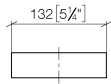

Reserve tissue holder - Chrome

MEM

83 590 780

- width 132mm
- height 35 mm
- 116mm projection

Fits: MEM, CYO

	Chrome	83 590 780-00
	Brushed Platinum	83 590 780-06
	Platinum	83 590 780-08
	Dark Chrome	83 590 780-19
	Brushed Durabronze (23kt Gold)	83 590 780-28
	Brushed Champagne (22kt Gold)	83 590 780-46
	Champagne (22kt Gold)	83 590 780-47
	Brushed Dark Platinum	83 590 780-99

Reserve tissue holder - Chrome

83 590 780

mm [inches]

83 590 780

Parts for other finishes can be found here: Brushed Platinum

Spare parts list

No.	Item Number	Name	Quantity used	Delivery time
1	05 17 20 718 00 90	fixing set	1	2
2	90 31 11 112 00 90	pin	1	2