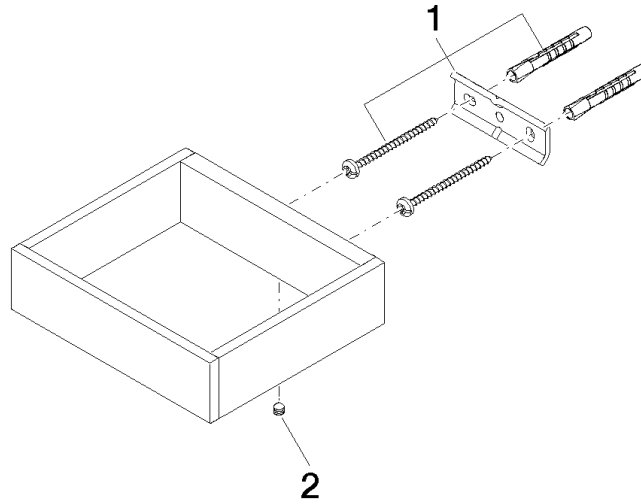

Reserve tissue holder - Chrome

83 590 780

mm [inches]

83 590 780

Parts for other finishes can be found here: Brushed Platinum

Spare parts list

No.	Item Number	Name	Quantity used	Delivery time
1	05 17 20 718 00 90	fixing set	1	2
2	90 31 11 112 00 90	pin	1	2